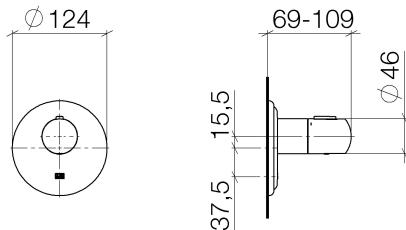

Bathtub - Madison

xTOOL Concealed thermostat without volume control 1/2" - polished chrome

Article number: 36 501 977-00

- Cover plate Ø 4-7/8"
- Temperature control handle with safety lock at 100 °F/ 38°C
- Thermostat cartridge
- Fits Madison

polished chrome

Accessory is required for this item.

Dimensional drawing

All dimensions in mm / inch = mm x 0,0394

Bathtub - Madison

xTOOL Concealed thermostat without volume control 1/2" - polished chrome

Article number: 36 501 977-00

Bathtub - Madison

xTOOL Concealed thermostat without volume control 1/2" - polished chrome

Article number: 36 501 977-00

Other surface finishes

platinum matte
36 501 977-06

platinum
36 501 977-08

Required article

NO IMAGE

AVAILABLE

35 503 970-90 0010

xTOOL Concealed thermostat
rough without volume control